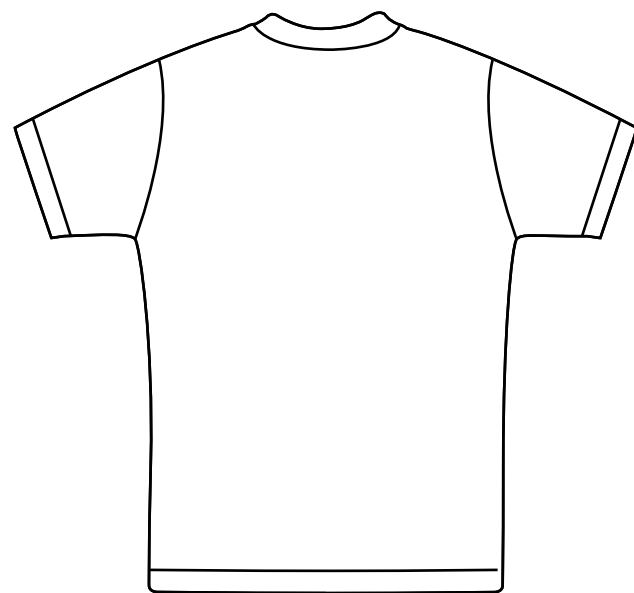

placement

front
left chest

back

shirts

sw09 pink

sw06 heather grey

ss01 red

ss01 heather grey

artwork

front

art #: 0000_F

8" in width on women's shirts and 10" in width on men's shirts

back

art #: 0000_F

Above images are copyrighted. Not available for reproduction without consent of Sport Science